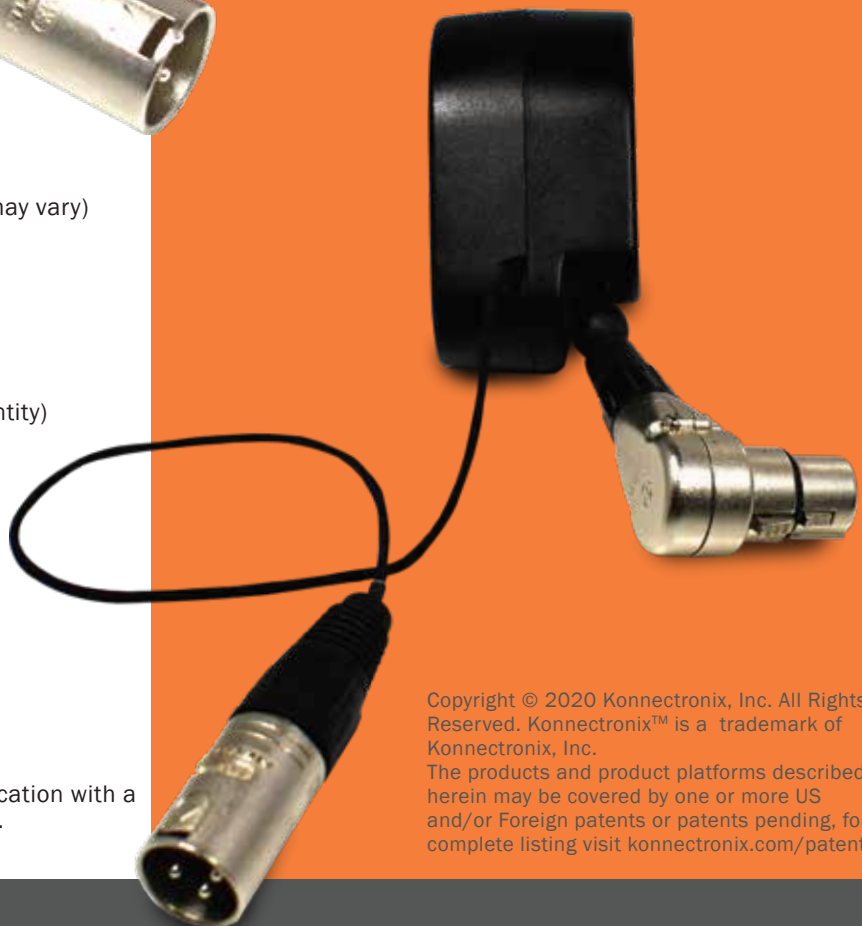

Copyright © 2020 Konnectronix, Inc. All Rights Reserved. Konnectronix™ is a trademark of Konnectronix, Inc.

The products and product platforms described herein may be covered by one or more US and/or Foreign patents or patents pending, for a complete listing visit konnectronix.com/patents.