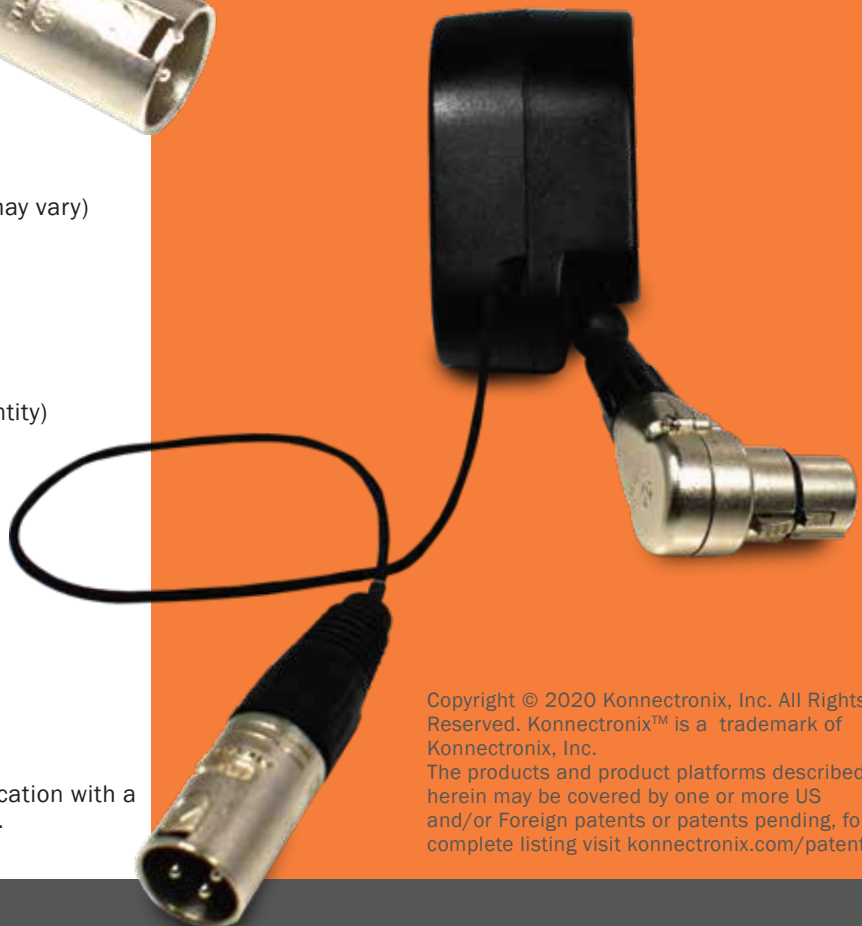

Copyright © 2020 Konnectronix, Inc. All Rights Reserved. Konnectronix™ is a trademark of Konnectronix, Inc.

The products and product platforms described herein may be covered by one or more US and/or Foreign patents or patents pending, for a complete listing visit konnectronix.com/patents.